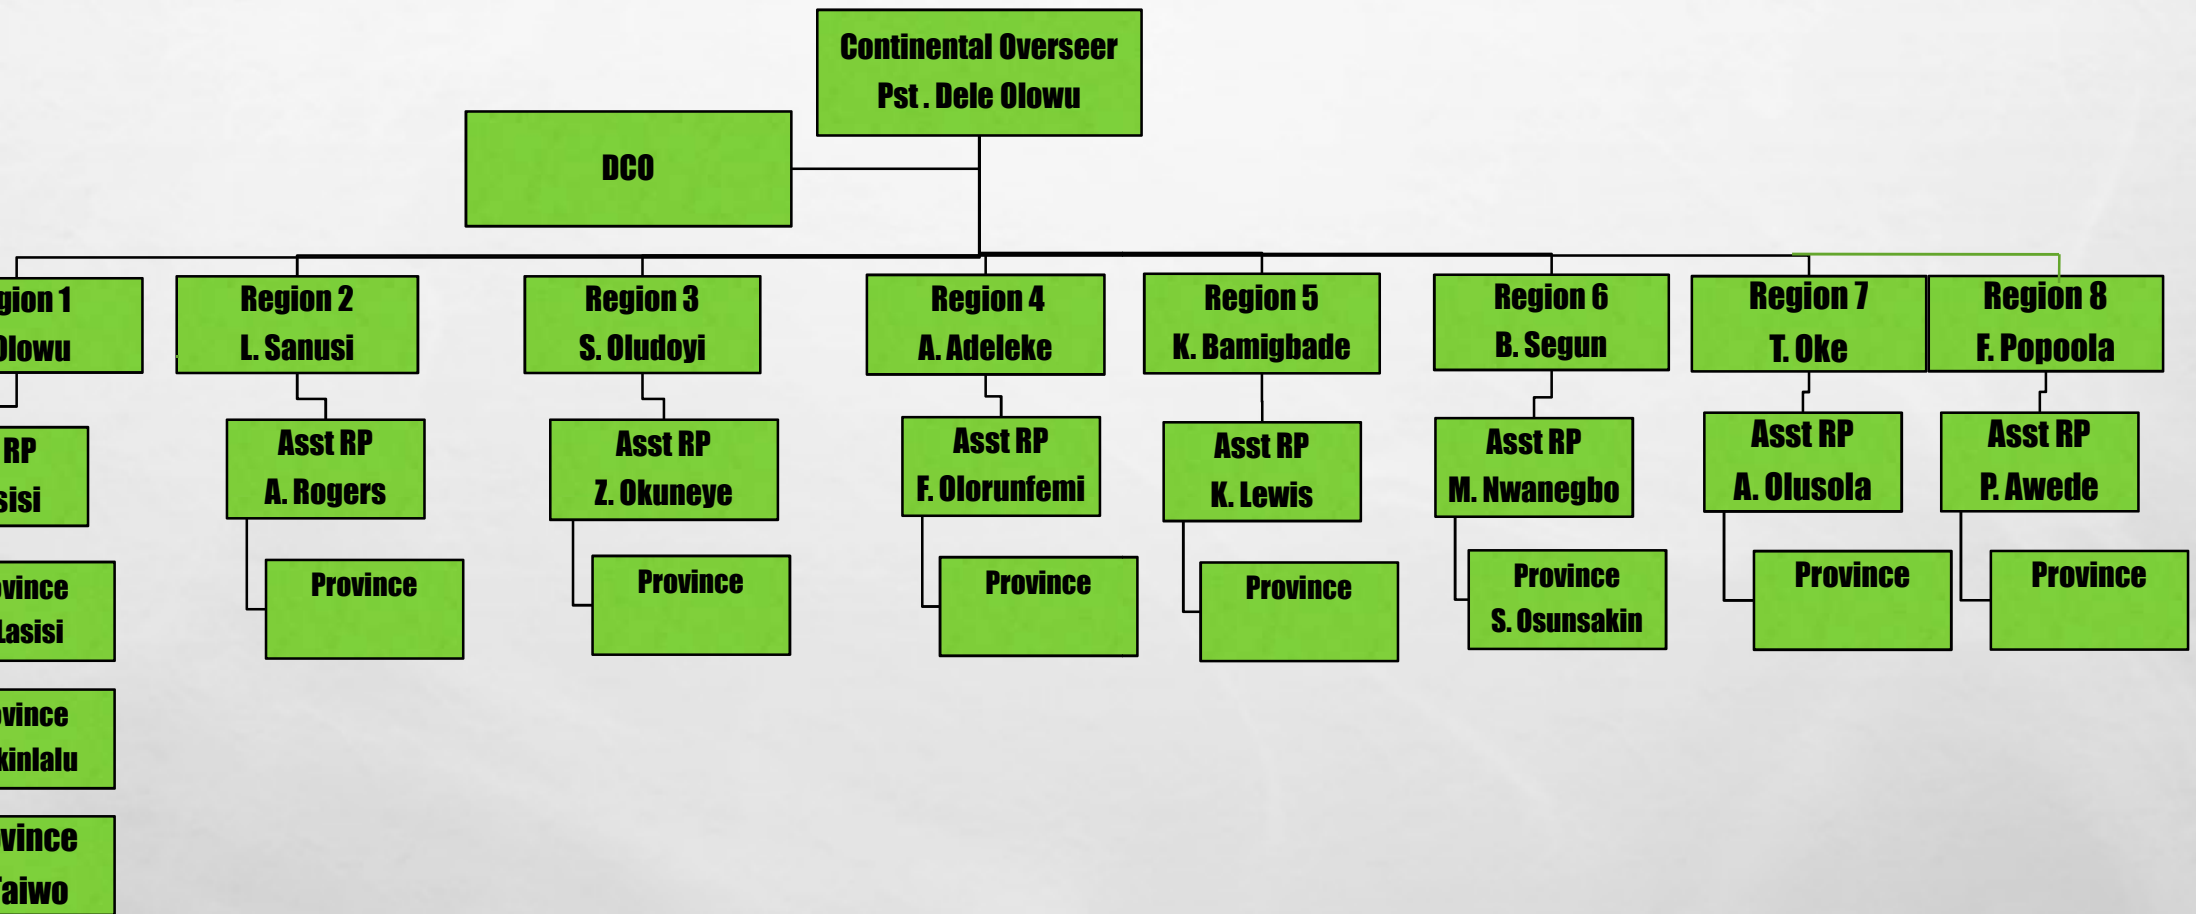

Mainland EUROPE

STRUCTURE & DISTRIBUTION

Mainland Europe Structure

MAINLAND EUROPE

Regions & Provinces

Mainland Europe Country Distribution & Number of Parishes

R1 (70)

Dele Olowu

R4 (39)

Andrew Adeleke

- **Germany - 34**
- **Cyprus - 3**
- **Gibraltar - 0**
- **Andora - 0**
- **Georgia - 1**
- **Moldova - 1**

Mainland Europe Country Distribution & Number of Parishes

R5 (30)

Kola Bamgbade